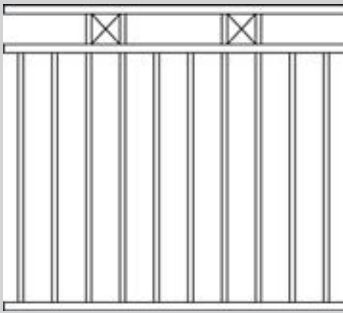

Standard Widths: 2400mm, 3000mm

Standard Heights: 900mm, 1200mm, 1500mm, 1800mm

AND CAN BE CUSTOMISED TO SUIT YOUR NEEDS

GATES

Steeline FNW standard tubular gates are made using 38x25 rails, 50x25 sides, and 16mm vertical tubes and are custom made and powder coated in-house to suit your panels.

Standard Widths: 1000mm, 1500mm

Standard Heights: 900mm, 1200mm, 1500mm, 1800mm

All heights, widths, and standard materials are customisable.

Macintyre design in Woodland Gray

ALUMINIUM FENCE STYLES

Flat Top

Loop Top

Rod Top

Open Rail Scroll

Two Level Flat

Macintyre

Oakwood

Open Rail

Sapphire