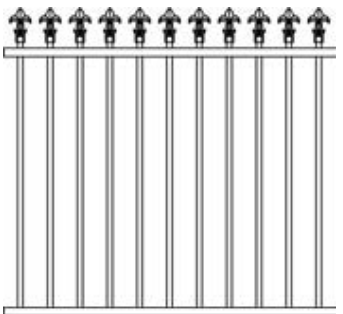

ALUMINIUM FENCE STYLES

Spear Top