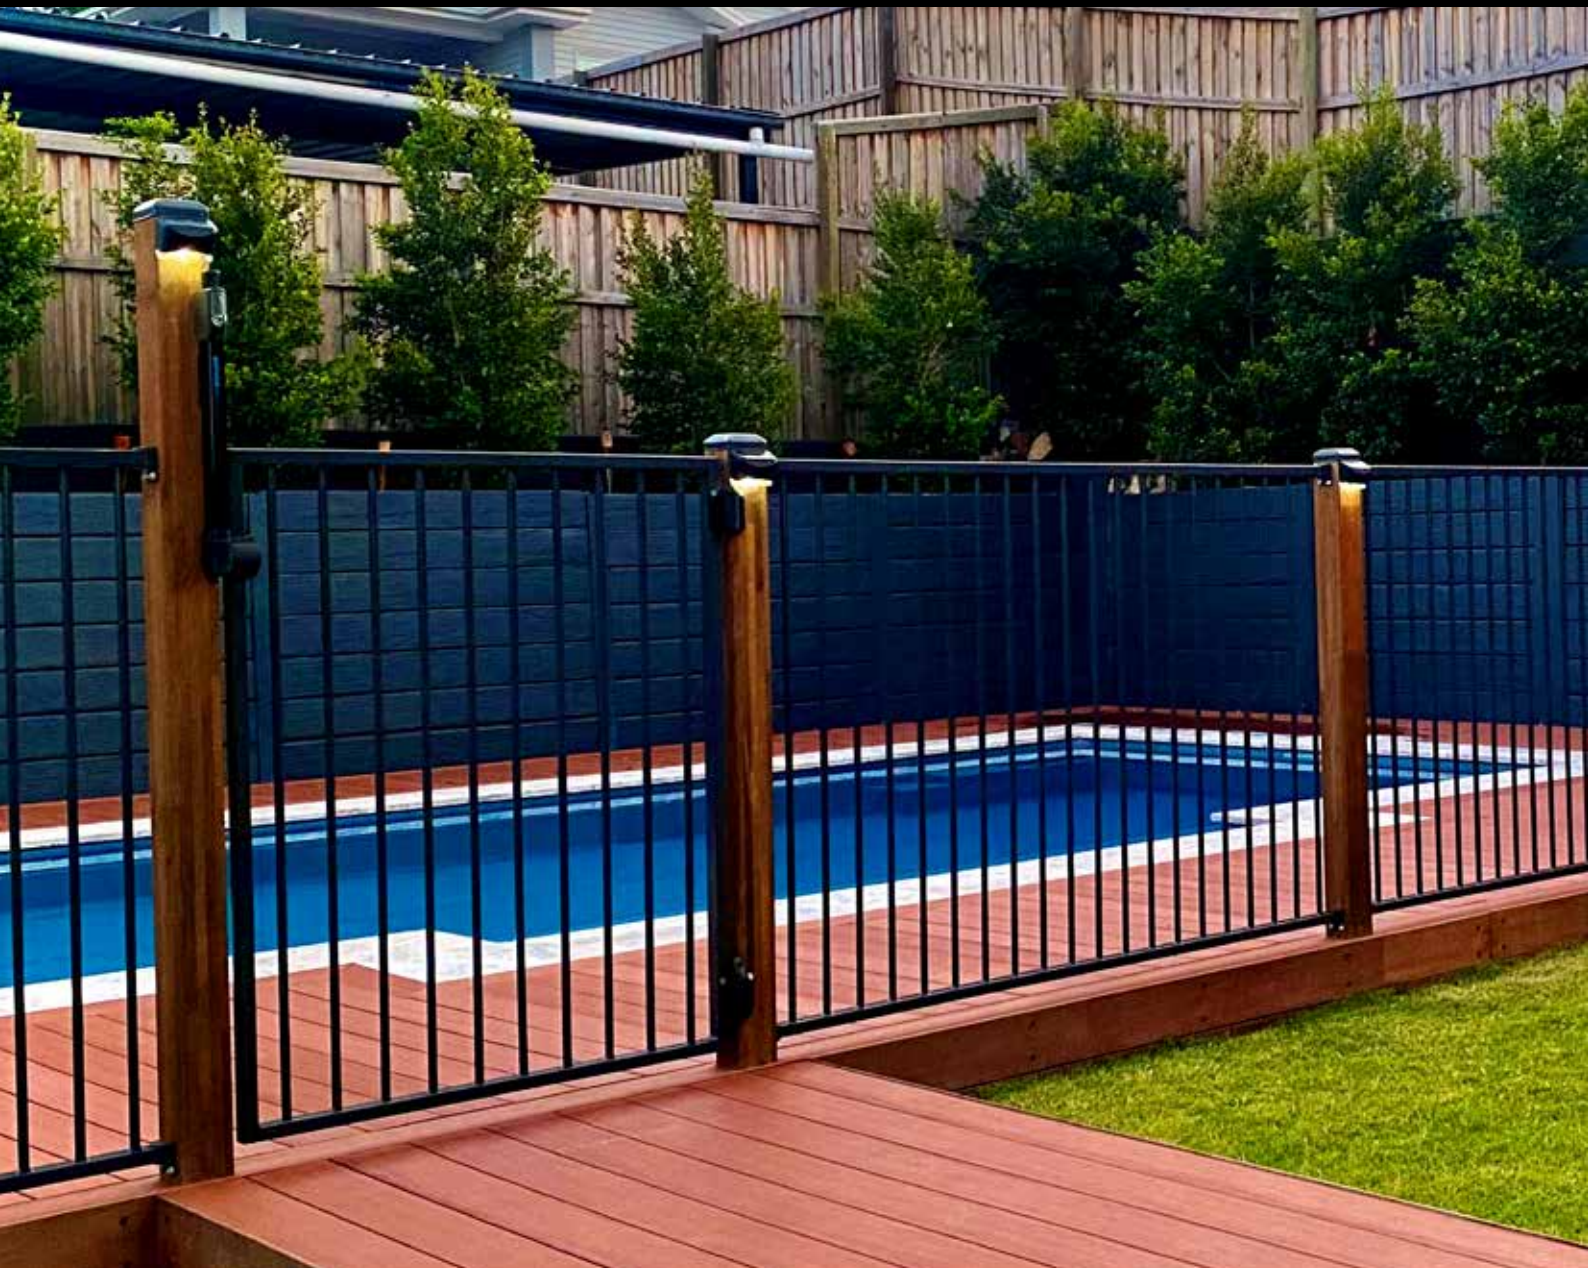

Aluminium Fencing

1300 BUY STEEL
fnw.com.au

BRISBANE | TOOWOOMBA | INVERELL | GRAFTON