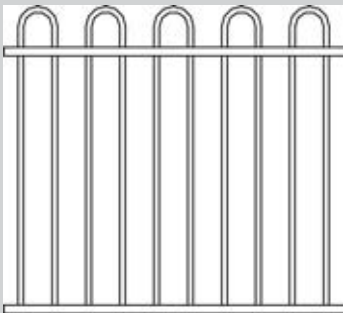

Standard Widths: 2400mm, 3000mm

Standard Heights: 900mm, 1200mm, 1500mm, 1800mm

AND CAN BE CUSTOMISED TO SUIT YOUR NEEDS

GATES

Steeline FNW standard tubular gates are made using 38x25 rails, 50x25 sides, and 16mm vertical tubes and are custom made and powder coated in-house to suit your panels.

Standard Widths: 1000mm, 1500mm

Standard Heights: 900mm, 1200mm, 1500mm, 1800mm

All heights, widths, and standard materials are customisable.

Macintyre design in Woodland Gray

ALUMINIUM FENCE STYLES

Flat Top

Loop Top

Rod Top

Open Rail Scroll

Two Level Flat

Macintyre

Oakwood

Open Rail

Sapphire