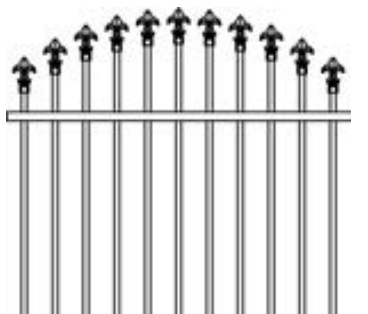

Standard Widths: 2400mm, 3000mm

Standard Heights: 900mm, 1200mm, 1500mm, 1800mm

AND CAN BE CUSTOMISED TO SUIT YOUR NEEDS

GATES

Steeline FNW standard tubular gates are made using 38x25 rails, 50x25 sides, and 16mm vertical tubes and are custom made and powder coated in-house to suit your panels.

Lorraine

Ring and Scroll

Intermittent Ring

Spear Top

HiLo Spear

Loop and Spear

Arched Spear

Continuous Scroll