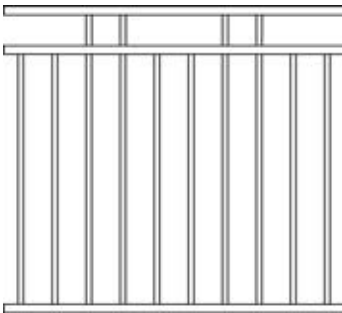

Standard Widths: 2400mm, 3000mm

Standard Heights: 900mm, 1200mm, 1500mm, 1800mm

AND CAN BE CUSTOMISED TO SUIT YOUR NEEDS

GATES

Steeline FNW standard tubular gates are made using 38x25 rails, 50x25 sides, and 16mm vertical tubes and are custom made and powder coated in-house to suit your panels.

Standard Widths: 1000mm, 1500mm

Standard Heights: 900mm, 1200mm, 1500mm, 1800mm

All heights, widths, and standard materials are customisable.

Macintyre design in Woodland Gray

ALUMINIUM FENCE STYLES

Flat Top

Loop Top

Rod Top

Open Rail Scroll

Two Level Flat

Macintyre

Oakwood

Open Rail

Sapphire