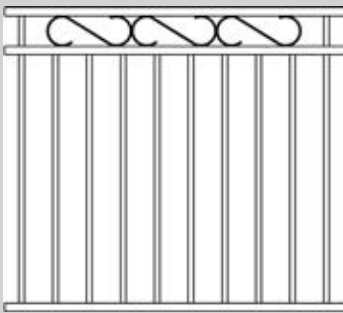

Standard Widths: 2400mm, 3000mm

Standard Heights: 900mm, 1200mm, 1500mm, 1800mm

AND CAN BE CUSTOMISED TO SUIT YOUR NEEDS

GATES

Steeline FNW standard tubular gates are made using 38x25 rails, 50x25 sides, and 16mm vertical tubes and are custom made and powder coated in-house to suit your panels.

Loop Top

Rod Top

Open Rail Scroll

Two Level Flat

Macintyre

Oakwood

Open Rail

Sapphire

Lorraine

Ring and Scroll

Intermittent Ring

Spear Top

HiLo Spear

Loop and Spear

Arched Spear

Continuous Scroll