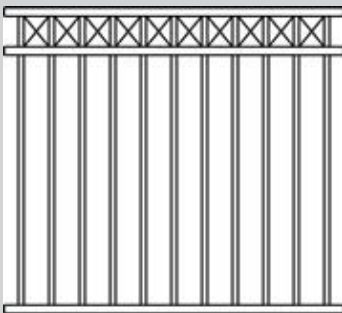

ALUMINIUM FENCE STYLES

Cross Top