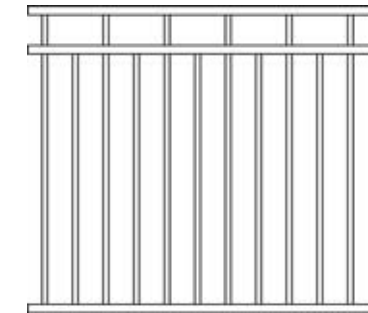

Standard Widths: 2400mm, 3000mm

Standard Heights: 900mm, 1200mm, 1500mm, 1800mm

AND CAN BE CUSTOMISED TO SUIT YOUR NEEDS

GATES

Steeline FNW standard tubular gates are made using 38x25 rails, 50x25 sides, and 16mm vertical tubes and are custom made and powder coated in-house to suit your panels.

Standard Widths: 1000mm, 1500mm

Standard Heights: 900mm, 1200mm, 1500mm, 1800mm

All heights, widths, and standard materials are customisable.

Macintyre design in Woodland Gray

ALUMINIUM FENCE STYLES

Flat Top

Loop Top

Rod Top

Open Rail Scroll

Two Level Flat

Macintyre

Oakwood

Open Rail

Sapphire