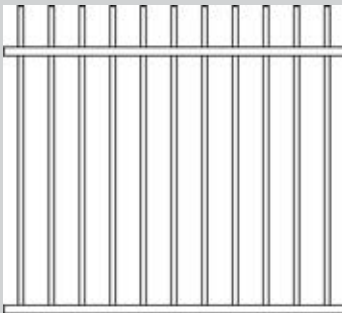

Standard Widths: 2400mm, 3000mm

Standard Heights: 900mm, 1200mm, 1500mm, 1800mm

AND CAN BE CUSTOMISED TO SUIT YOUR NEEDS

GATES

Steeline FNW standard tubular gates are made using 38x25 rails, 50x25 sides, and 16mm vertical tubes and are custom made and powder coated in-house to suit your panels.

Standard Widths: 1000mm, 1500mm

Standard Heights: 900mm, 1200mm, 1500mm, 1800mm

All heights, widths, and standard materials are customisable.

Macintyre design in Woodland Gray

ALUMINIUM FENCE STYLES

Flat Top

Loop Top

Rod Top

Open Rail Scroll

Two Level Flat

Macintyre

Oakwood

Open Rail

Sapphire