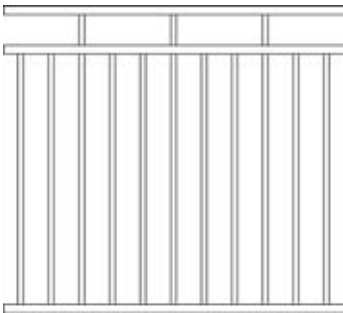

Standard Widths: 2400mm, 3000mm

Standard Heights: 900mm, 1200mm, 1500mm, 1800mm

AND CAN BE CUSTOMISED TO SUIT YOUR NEEDS

GATES

Steeline FNW standard tubular gates are made using 38x25 rails, 50x25 sides, and 16mm vertical tubes and are custom made and powder coated in-house to suit your panels.

Standard Widths: 1000mm, 1500mm

Standard Heights: 900mm, 1200mm, 1500mm, 1800mm

All heights, widths, and standard materials are customisable.

Macintyre design in Woodland Gray

ALUMINIUM FENCE STYLES

Flat Top

Loop Top

Rod Top

Open Rail Scroll

Two Level Flat

Macintyre

Oakwood

Open Rail

Sapphire