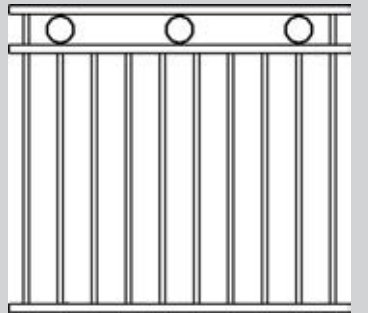

Intermittent Ring