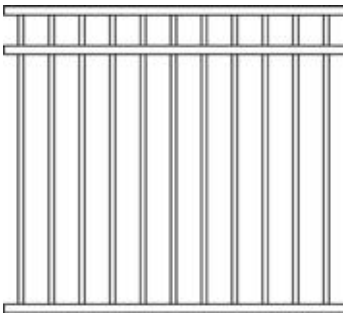

Standard Widths: 2400mm, 3000mm

Standard Heights: 900mm, 1200mm, 1500mm, 1800mm

AND CAN BE CUSTOMISED TO SUIT YOUR NEEDS

GATES

Steeline FNW standard tubular gates are made using 38x25 rails, 50x25 sides, and 16mm vertical tubes and are custom made and powder coated in-house to suit your panels.

Standard Widths: 1000mm, 1500mm

Standard Heights: 900mm, 1200mm, 1500mm, 1800mm

All heights, widths, and standard materials are customisable.

Macintyre design in Woodland Gray

ALUMINIUM FENCE STYLES

Flat Top

Loop Top

Rod Top

Open Rail Scroll

Two Level Flat

Macintyre

Oakwood

Open Rail

Sapphire