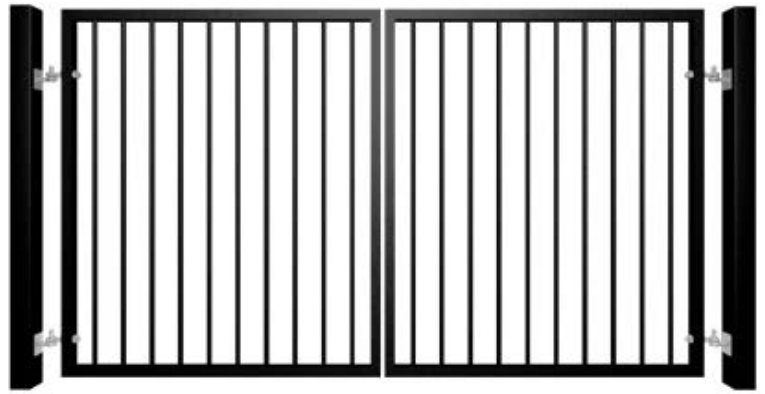

Our aluminium and steel range are manufactured and powder coated in-house using quality Dulux coatings at our Brisbane facility.

HARDWARE

Fence brackets, plastic profile caps, gate fittings and an entire range of gate hardware is available to view and purchase in store.

Steeline FNW stores also have self-latching and key-lockable gate latches.

PANELS

FNW standard tubular fencing panels are made from 38x25mm rails with 16mm vertical tubes to create over 24 decorative styles and powder coated in your choice of colour for a stronger, durable & superior finish.

Standard Widths: 2400mm, 3000mm

Standard Heights: 900mm, 1200mm, 1500mm, 1800mm

AND CAN BE CUSTOMISED TO SUIT YOUR NEEDS

GATES

Steeline FNW standard tubular gates are made using 38x25 rails, 50x25 sides, and 16mm vertical tubes and are custom made and powder coated in-house to suit your panels.