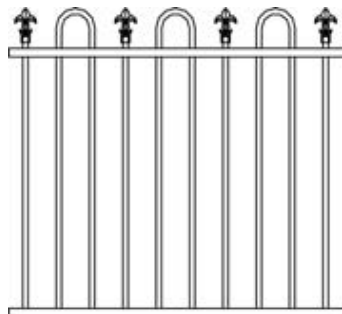

Standard Widths: 2400mm, 3000mm

Standard Heights: 900mm, 1200mm, 1500mm, 1800mm

AND CAN BE CUSTOMISED TO SUIT YOUR NEEDS

GATES

Steeline FNW standard tubular gates are made using 38x25 rails, 50x25 sides, and 16mm vertical tubes and are custom made and powder coated in-house to suit your panels.

Loop Top

Rod Top

Open Rail Scroll

Two Level Flat

Macintyre

Oakwood

Open Rail

Sapphire

Lorraine

Ring and Scroll

Intermittent Ring

Spear Top

HiLo Spear

Loop and Spear

Arched Spear

Continuous Scroll