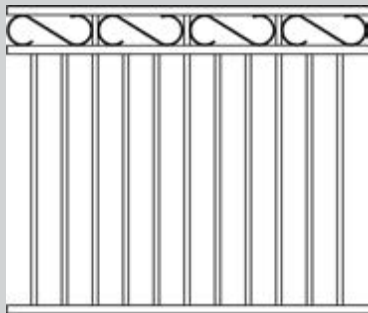

Standard Widths: 2400mm, 3000mm

Standard Heights: 900mm, 1200mm, 1500mm, 1800mm

AND CAN BE CUSTOMISED TO SUIT YOUR NEEDS

GATES

Steeline FNW standard tubular gates are made using 38x25 rails, 50x25 sides, and 16mm vertical tubes and are custom made and powder coated in-house to suit your panels.

Standard Widths: 1000mm, 1500mm

Standard Heights: 900mm, 1200mm, 1500mm, 1800mm

All heights, widths, and standard materials are customisable.

Macintyre design in Woodland Gray

ALUMINIUM FENCE STYLES

Flat Top

Loop Top

Rod Top

Open Rail Scroll

Two Level Flat

Macintyre

Oakwood

Open Rail

Sapphire