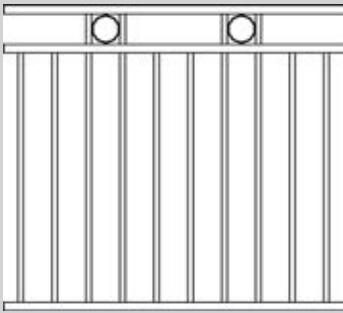

Standard Widths: 2400mm, 3000mm

Standard Heights: 900mm, 1200mm, 1500mm, 1800mm

AND CAN BE CUSTOMISED TO SUIT YOUR NEEDS

GATES

Steeline FNW standard tubular gates are made using 38x25 rails, 50x25 sides, and 16mm vertical tubes and are custom made and powder coated in-house to suit your panels.

Standard Widths: 1000mm, 1500mm

Standard Heights: 900mm, 1200mm, 1500mm, 1800mm

All heights, widths, and standard materials are customisable.

Macintyre design in Woodland Gray

ALUMINIUM FENCE STYLES

Flat Top

Loop Top

Rod Top

Open Rail Scroll

Two Level Flat

Macintyre

Oakwood

Open Rail

Sapphire