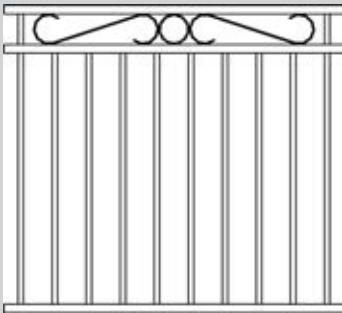

Ring and Scroll