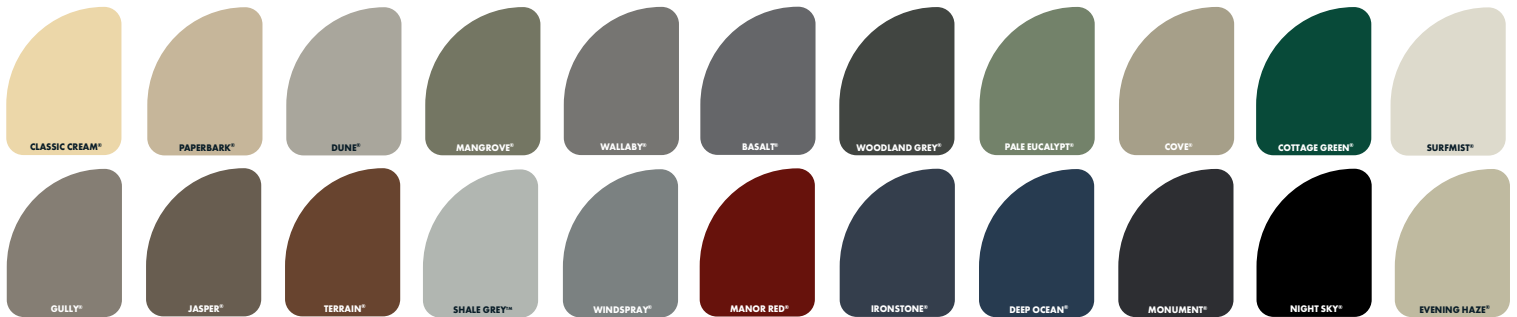

Gutter Profile

Steeline FNW can produce a wide range of rainwater gutter profiles to fit your home or building design using quality Colorbond® steel.

SELECT YOUR COLOUR

The COLORBOND® steel colour swatches in this brochure have been reproduced to represent actual product colours as accurately as possible. However we recommend checking your chosen colour against an actual sample of the product before purchasing, as varying light conditions and limitations of the printing process may affect colour tones. COLORBOND® and ® colour names are registered trade marks of BlueScope Steel Limited. ™ colour names are trade marks of BlueScope Steel Limited. ABN 16 000 011 058. All rights reserved.

Colorbond®

BRISBANE | TOOWOOMBA | INVERELL | GRAFTON