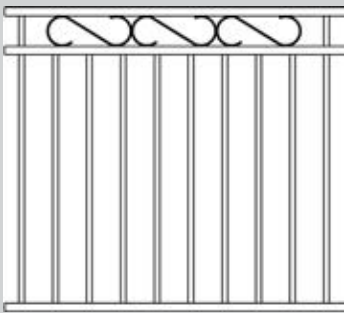

Continuous Scroll