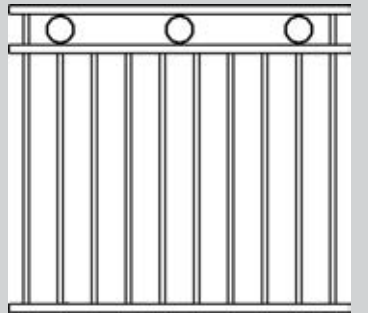

# ALUMINIUM FENCE STYLES

Flat Top

Loop Top

Rod Top

Open Rail Scroll

Two Level Flat

Macintyre

Oakwood

Open Rail

Sapphire

Lorraine

Ring and Scroll

Intermittent Ring

Spear Top

HiLo Spear

Loop and Spear