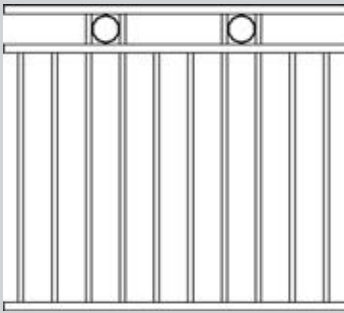

ALUMINIUM FENCE STYLES

Sapphire