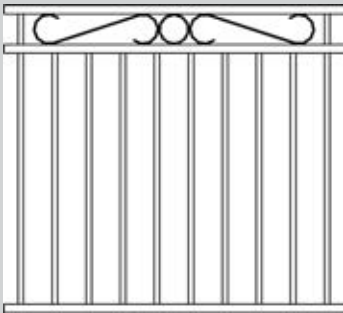

Ring and Scroll