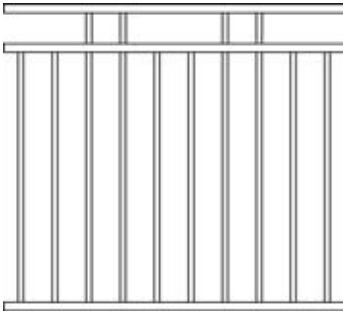

Standard Widths: 2400mm, 3000mm

Standard Heights: 900mm, 1200mm, 1500mm, 1800mm

**AND CAN BE CUSTOMISED TO SUIT YOUR NEEDS**

Standard Heights: 900mm, 1200mm, 1500mm, 1800mm

All heights, widths, and standard materials are customisable.

**Macintyre design in Woodland Gray**

# ALUMINIUM FENCE STYLES

Flat Top

Loop Top

Rod Top

Open Rail Scroll

Two Level Flat

Macintyre

Oakwood