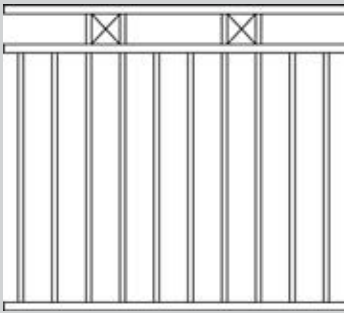

ALUMINIUM FENCE STYLES

Lorraine