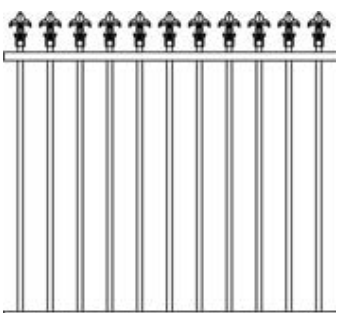

ALUMINIUM FENCE STYLES

Spear Top