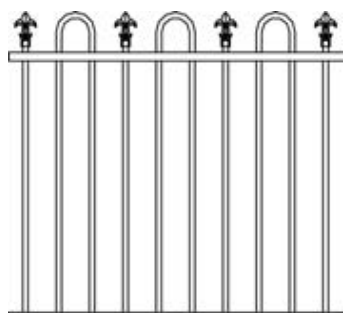

# ALUMINIUM FENCE STYLES

Flat Top

Loop Top

Rod Top

Open Rail Scroll

Two Level Flat

Macintyre

Oakwood

Open Rail

Sapphire

Lorraine

Ring and Scroll

Intermittent Ring

Spear Top

HiLo Spear

Loop and Spear