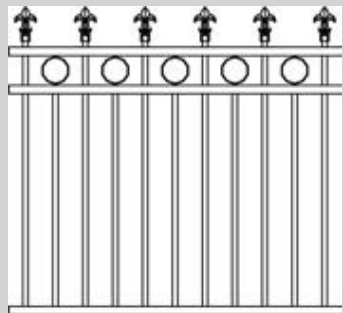

Windsor Ring