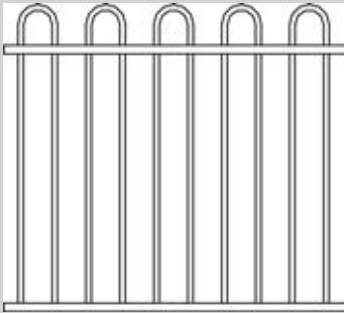

Standard Widths: 2400mm, 3000mm

Standard Heights: 900mm, 1200mm, 1500mm, 1800mm

**AND CAN BE CUSTOMISED TO SUIT YOUR NEEDS**

## GATES

Steeline FNW standard tubular gates are made using 38x25 rails, 50x25 sides, and 16mm vertical tubes and are custom made and powder coated in-house to match your fence panels.

Standard Widths: 1000mm, 1500mm

Standard Heights: 900mm, 1200mm, 1500mm, 1800mm

All heights, widths, and standard materials are customisable.

**Macintyre design in Woodland Gray**

# ALUMINIUM FENCE STYLES

Flat Top

Loop Top

Rod Top

Open Rail Scroll

Two Level Flat

Macintyre

Oakwood