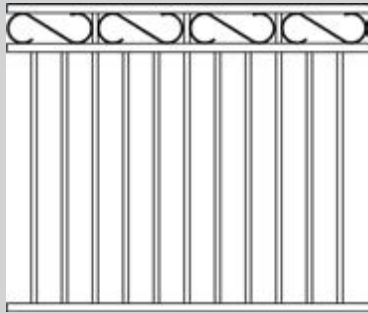

Standard Widths: 2400mm, 3000mm

Standard Heights: 900mm, 1200mm, 1500mm, 1800mm

**AND CAN BE CUSTOMISED TO SUIT YOUR NEEDS**

Standard Heights: 900mm, 1200mm, 1500mm, 1800mm

All heights, widths, and standard materials are customisable.

**Macintyre design in Woodland Gray**

# ALUMINIUM FENCE STYLES

Flat Top

Loop Top

Rod Top

Open Rail Scroll

Two Level Flat

Macintyre

Oakwood