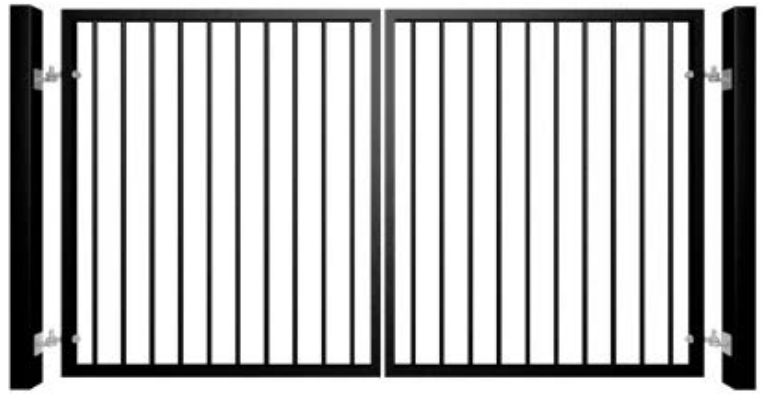

STEELINE FNW ALUMINIUM FENCING RANGE

Steeline FNW specialise in manufacturing custom made aluminium tubular fencing in a range that is stylish and modern, perfect for fencing off any area around your home or business. Steeline FNW can also assist you with the complex requirements for aluminium pool fencing. With a wide range of designs and colours to choose from, our highly experienced team can help you to choose the perfect fencing solution for your project.

Our aluminium pool & garden fencing range is manufactured and powder coated in-house using quality coatings at our our Brisbane facility.

HARDWARE

Fence panel brackets, post caps, accessories and an entire range of gate hardware is available to view and purchase in store.

Steeline FNW stores also have self-latching and key-lockable gate latches.

PANELS

Steeline FNW standard tubular fencing panels are made from 38x25mm rails with 16mm vertical tubes to create over 20 decorative styles and powder coated in your choice of colour for a stronger, durable & superior finish.

Standard Widths: 2400mm, 3000mm

Standard Heights: 900mm, 1200mm, 1500mm, 1800mm

AND CAN BE CUSTOMISED TO SUIT YOUR NEEDS

GATES

Steeline FNW standard tubular gates are made using 38x25 rails, 50x25 sides, and 16mm vertical tubes and are custom made and powder coated in-house to match your fence panels.

Standard Widths: 1000mm, 1500mm

Standard Heights: 900mm, 1200mm, 1500mm, 1800mm

All heights, widths, and standard materials are customisable.