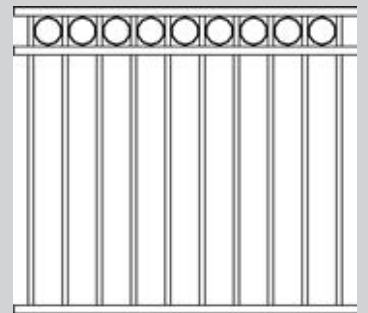

ALUMINIUM FENCE STYLES

Oxley Ring