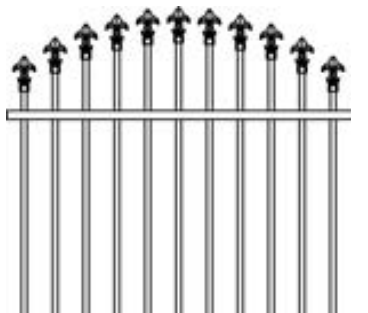

# ALUMINIUM FENCE STYLES

Flat Top

Loop Top

Rod Top

Open Rail Scroll

Two Level Flat

Macintyre

Oakwood

Open Rail

Sapphire

Lorraine

Ring and Scroll

Intermittent Ring

Spear Top

HiLo Spear

Loop and Spear