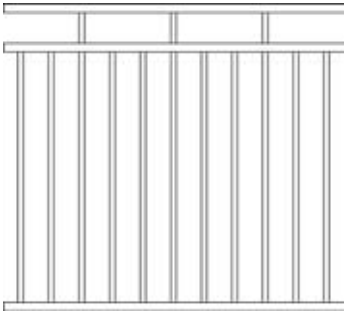

Standard Widths: 2400mm, 3000mm

Standard Heights: 900mm, 1200mm, 1500mm, 1800mm

**AND CAN BE CUSTOMISED TO SUIT YOUR NEEDS**

Standard Heights: 900mm, 1200mm, 1500mm, 1800mm

All heights, widths, and standard materials are customisable.

**Macintyre design in Woodland Gray**

# ALUMINIUM FENCE STYLES

Flat Top

Loop Top

Rod Top

Open Rail Scroll

Two Level Flat

Macintyre

Oakwood