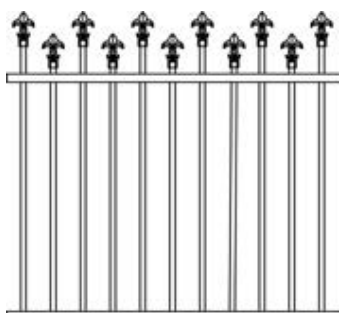

ALUMINIUM FENCE STYLES

HiLo Spear