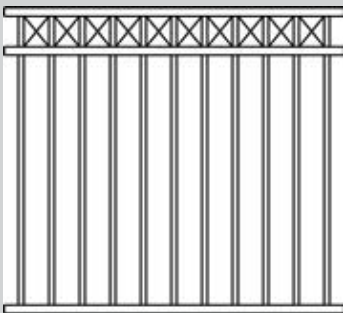

ALUMINIUM FENCE STYLES

Cross Top