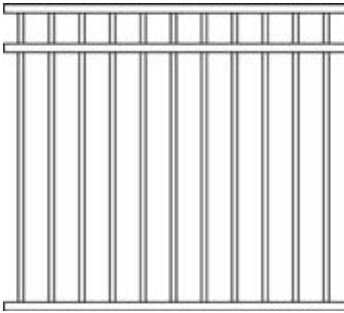

Standard Widths: 2400mm, 3000mm

Standard Heights: 900mm, 1200mm, 1500mm, 1800mm

**AND CAN BE CUSTOMISED TO SUIT YOUR NEEDS**

Standard Heights: 900mm, 1200mm, 1500mm, 1800mm

All heights, widths, and standard materials are customisable.

**Macintyre design in Woodland Gray**

# ALUMINIUM FENCE STYLES

Flat Top

Loop Top

Rod Top

Open Rail Scroll

Two Level Flat

Macintyre

Oakwood