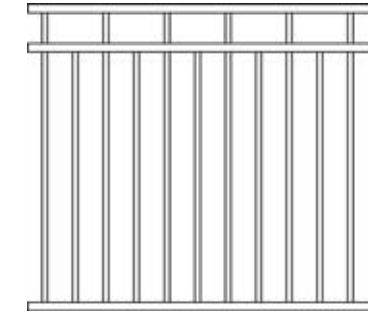

Standard Widths: 2400mm, 3000mm

Standard Heights: 900mm, 1200mm, 1500mm, 1800mm

**AND CAN BE CUSTOMISED TO SUIT YOUR NEEDS**

Standard Heights: 900mm, 1200mm, 1500mm, 1800mm

All heights, widths, and standard materials are customisable.

**Macintyre design in Woodland Gray**

# ALUMINIUM FENCE STYLES

Flat Top

Loop Top

Rod Top

Open Rail Scroll

Two Level Flat

Macintyre

Oakwood