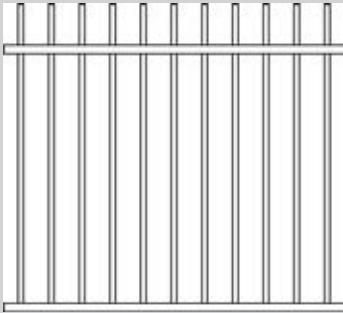

Standard Widths: 2400mm, 3000mm

Standard Heights: 900mm, 1200mm, 1500mm, 1800mm

**AND CAN BE CUSTOMISED TO SUIT YOUR NEEDS**

## GATES

Steeline FNW standard tubular gates are made using 38x25 rails, 50x25 sides, and 16mm vertical tubes and are custom made and powder coated in-house to match your fence panels.

Standard Widths: 1000mm, 1500mm

Standard Heights: 900mm, 1200mm, 1500mm, 1800mm

All heights, widths, and standard materials are customisable.

**Macintyre design in Woodland Gray**

# ALUMINIUM FENCE STYLES

Flat Top

Loop Top

Rod Top

Open Rail Scroll

Two Level Flat

Macintyre

Oakwood