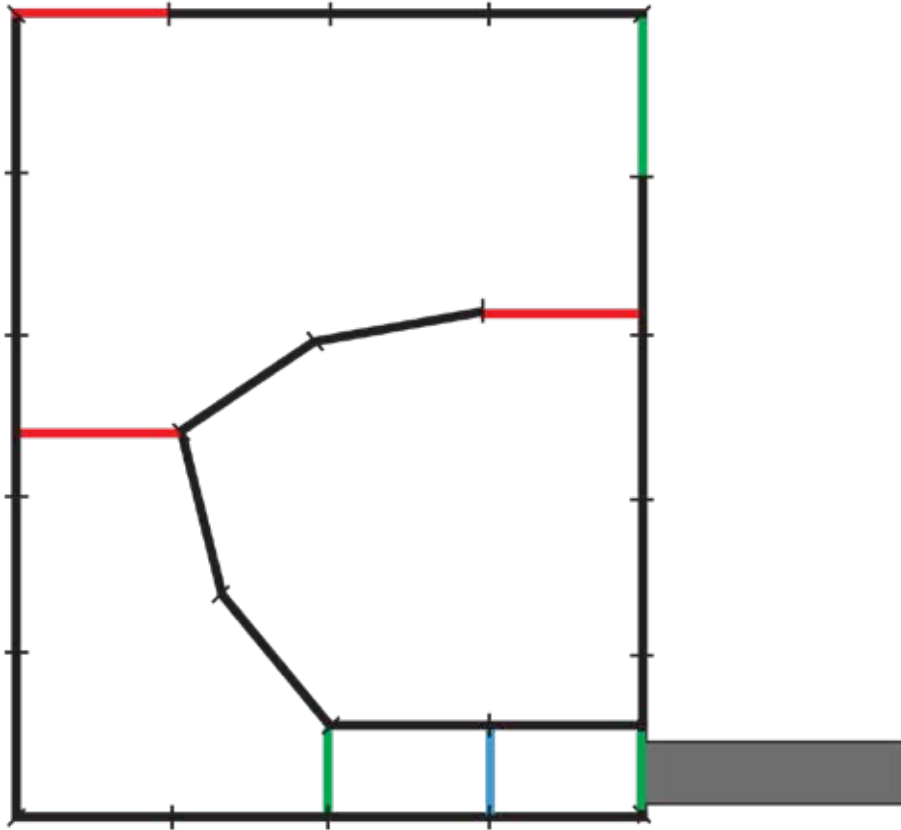

STEELINE FNW

HAREFORD YARD

$7,950

2HSX0

Legend	No	Product	Qty	Unit Amount $	Total Amount $
Short Crush	1.	40x40x1.6 Cattle Panel	22	$128.00	$2,816.00
Vet Crush	2.	Gate in Frame	3	$419.00	$1,257.00
Loading Ramp	3.	Loading Ramp 3m	1	$3,265.00	$3,265.00
Panel	4.	Race Spreader Bow	1	$195.00	$195.00
Gate in Frame	5.	Man Gate	2	$359.00	$359.00
Man Gate in Panel	6.				
Sliding Gate	7.				
Race Bow	8.			$	$
Total Amount for yards inc GST					$

NB capacities and dimensions stated are approximate

Notes