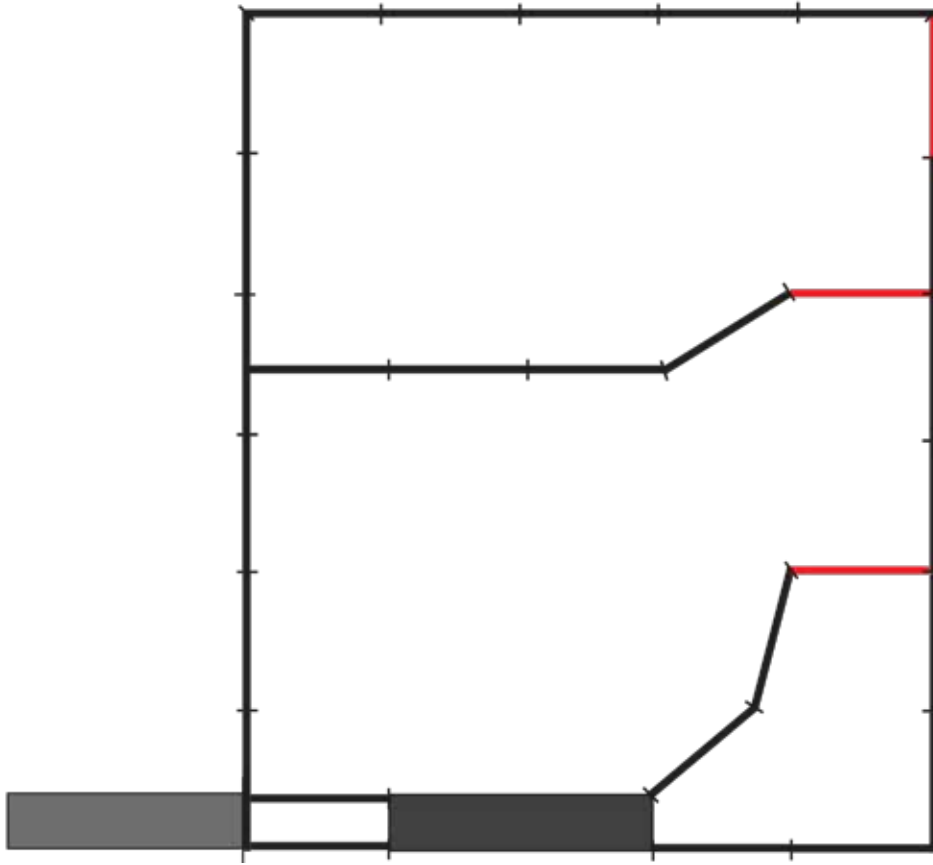

STEELINE FNW JUMBUCK YARD

$9,500

2HSW0

Legend	No	Product	Qty	Unit Amount $	Total Amount $
Short Crush	1.	30x30x1.6mm Goal Panel	26	$116.00	$3,016.00
Race and Drafter	2.	Sheep V Race	1	$1,850.00	$1,850.00
Loading Ramp	3.	Sheep Gate in Frame	3	$295.00	$885.00
Panel	4.	Sheep Loading Ramp	1	$2,359.00	$2,359.00
Gate in Frame	5.	Sheep 3 Way Drafter	1	$1,790.00	$1,790.00
Man Gate in Panel	6.				
Sliding Gate	7.				
Race Bow	8.			$	$
Total Amount for yards inc GST					$

NB capacities and dimensions stated are approximate

Notes