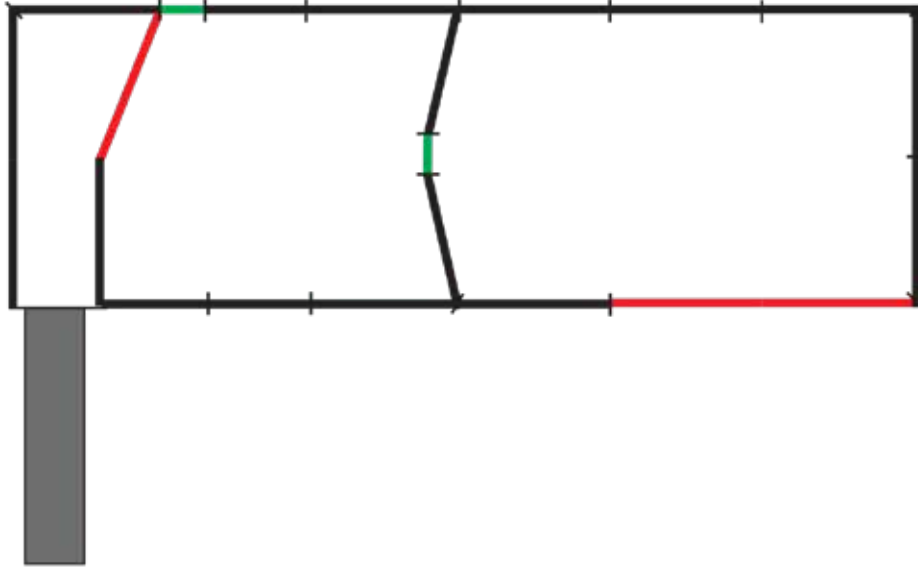

STEELINE FNW

MERINO YARD

$7,950

2HSZO

Legend	No	Product	Qty	Unit Amount $	Total Amount $
Short Crush	1.	20NB 7 Rail Goat Panel	15	$140.00	$2,100.00
Vet Crush	2.	Sheep Loading Ramp	1	$2,295.00	$2,295.00
Loading Ramp	3.	Sheep Race Gate	2	$239.00	$478.00
Panel	4.	Sheep Double Gate	1	$565.00	$565.00
Gate in Frame	5.	Sheep Single Gate	1	$489.00	$489.00
Race Gate	6.				
Sliding Gate	7.				
Race Bow	8.			$	$
Total Amount for yards inc GST					$

NB capacities and dimensions stated are approximate

Notes

1300 BUY STEEL
fnw.com.au

BRISBANE
36-53 Badu Court
Meadowbrook QLD 4131
P: (07) 3200 8122
E: brisbane@fnw.com.au

TOOWOOMBA
300 Anzac Avenue
Harristown QLD 4350
P: (07) 4580 4244
E: toowoomba@fnw.com.au

INVERELL
84 Oliver Street
Inverell NSW 2360
P: (02) 6722 4593
E: inverell@fnw.com.au

GRAFTON
56 Through Street
South Grafton NSW 2460
P: (02) 5632 3055
E: grafton@fnw.com.au