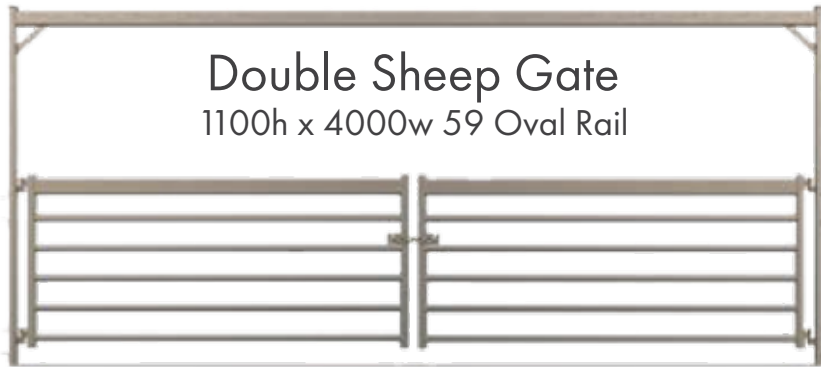

# PORTABLE YARD COMPONENTS

**Cattle Panel**  
1800h x 2100w 6 Rail

**Goat Panel**  
30x30x1.6mm 1100h x 2100w 7 Rail

**Goat Panel**  
20NB Rolled Foot 1200h x 2900w 7 Rail

**Portable Horse Panel**  
59x30 1500h x 2100w 4 Rail

**Single Sheep Gate**  
1100h x 3200w  
59 Oval Rail

**Sheep Gate  
in Frame**  
7 Bar 2400h x 2100w

**Gate in Frame**  
115x42 2210h x 2100w

**Gate in Frame**  
40x40 2210h x 2100w

**Man Gate in Panel**  
79x42x2.0 2200h x 2100w

# PORTABLE YARD COMPONENTS

Double Sheep Gate  
1100h x 4000w 59 Oval Rail

Sliding Gate  
79x40  
Half Sheeted

Brolga Vet Crush

Sheep Race Gate  
40mm 6 Rail

Race Spreader Bow  
50x50 2000h x 800w

Sheep 3 Way Drafter

Sheep V Race

Sheep Loading Ramp

Loading Ramp  
4m

Loading Ramp 3m  
50x50 w/ Timber Floors