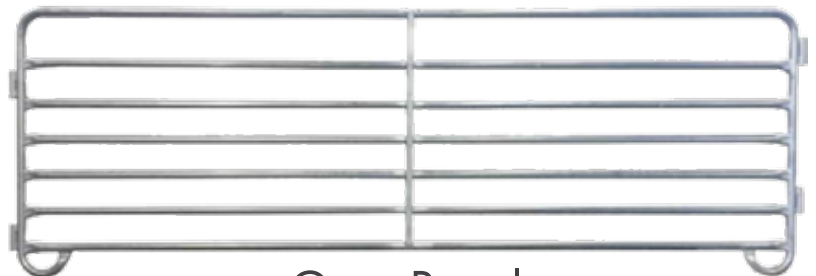

# PORTABLE YARD COMPONENTS

**Cattle Panel**  
1800h x 2100w 6 Rail

**Goat Panel**  
30x30x1.6mm 1100h x 2100w 7 Rail

**Goat Panel**  
20NB Rolled Foot 1200h x 2900w 7 Rail

**Portable Horse Panel**  
59x30 1500h x 2100w 4 Rail

**Single Sheep Gate**  
1100h x 3200w  
59 Oval Rail

**Sheep Gate  
in Frame**  
7 Bar 2400h x 2100w

**Gate in Frame**  
115x42 2210h x 2100w

**Gate in Frame**  
40x40 2210h x 2100w

**Man Gate in Panel**  
79x42x2.0 2200h x 2100w

# PORTABLE YARD COMPONENTS

Double Sheep Gate  
1100h x 4000w 59 Oval Rail

Sliding Gate  
79x40  
Half Sheeted

Brolga Vet Crush

Sheep Race Gate  
40mm 6 Rail

Race Spreader Bow  
50x50 2000h x 800w

Sheep 3 Way Drafter