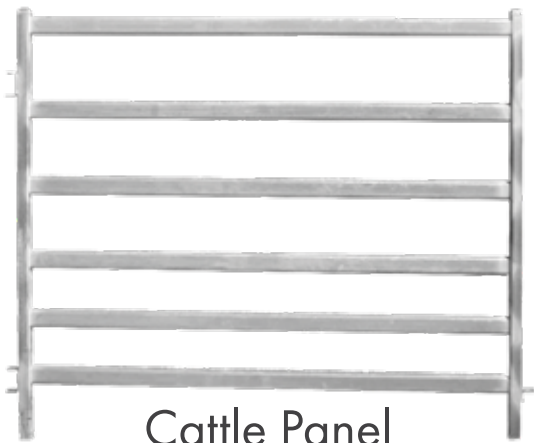

# PORTABLE YARD COMPONENTS

**Cattle Panel**  
1800h x 2100w 6 Rail

**Goat Panel**  
30x30x1.6mm 1100h x 2100w 7 Rail

**Goat Panel**  
20NB Rolled Foot 1200h x 2900w 7 Rail

**Portable Horse Panel**  
59x30 1500h x 2100w 4 Rail