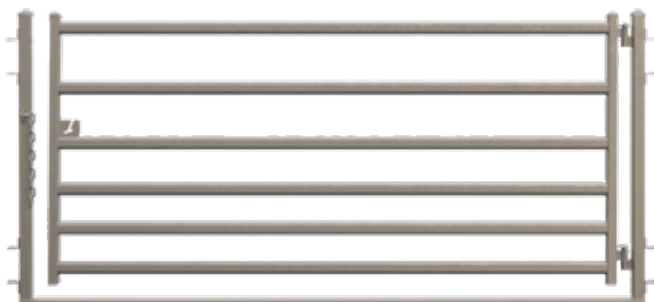

# PORTABLE YARD COMPONENTS

**Cattle Panel**  
1800h x 2100w 6 Rail

**Goat Panel**  
30x30x1.6mm 1100h x 2100w 7 Rail

**Goat Panel**  
20NB Rolled Foot 1200h x 2900w 7 Rail

**Portable Horse Panel**  
59x30 1500h x 2100w 4 Rail

**Single Sheep Gate**  
1100h x 3200w  
59 Oval Rail

**Sheep Gate  
in Frame**  
7 Bar 2400h x 2100w

**Gate in Frame**  
115x42 2210h x 2100w

**Gate in Frame**  
40x40 2210h x 2100w

**Man Gate in Panel**  
79x42x2.0 2200h x 2100w

# PORTABLE YARD COMPONENTS

Double Sheep Gate  
1100h x 4000w 59 Oval Rail

Sliding Gate  
79x40  
Half Sheeted

Brolga Vet Crush

Sheep Race Gate  
40mm 6 Rail

Race Spreader Bow  
50x50 2000h x 800w

Sheep 3 Way Drafter