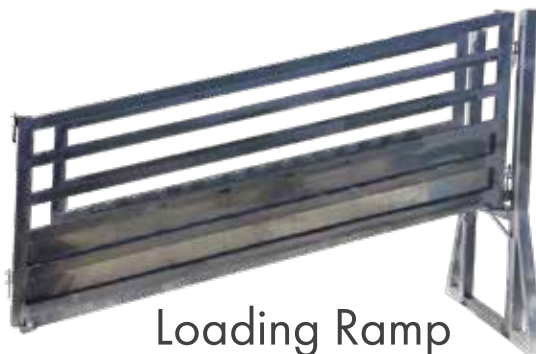

Sheep Loading Ramp

Loading Ramp
4m