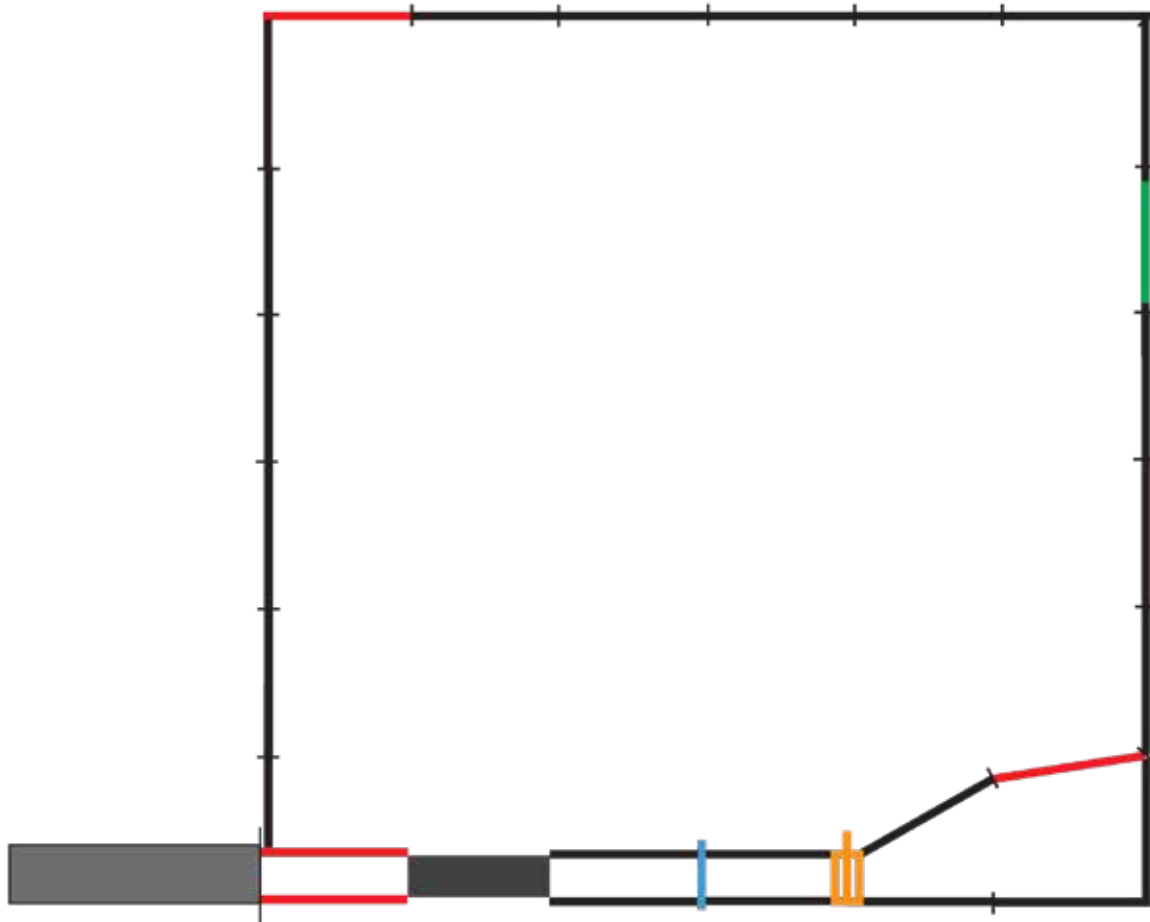

STEELINE FNW

ANGUS YARD

$16,990

2HSV0

Legend	No	Product	Qty	Unit Amount $	Total Amount $
Short Crush	1.	74x40x2000 6 Rail Panel	23	$195.00	$4,485.00
Vet Crush	2.	Man Gate in Panel	1	$489.00	$489.00
Loading Ramp	3.	Sliding Gate Half Sheeted	1	$649.00	$649.00
Panel	4.	Gate in Frame	4	$499.00	$1,996.00
Gate in Frame	5.	Loading Ramp 4m	1	$3,920.00	$3,920.00
Man Gate in Panel	6.	Race Spreader Bow	1	$195.00	$195.00
Sliding Gate	7.	Brolga Vet Crush	1	$5,695.00	$5,695.00
Race Bow	8.			$	$
Total Amount for yards inc GST					$

NB capacities and dimensions stated are approximate

Notes