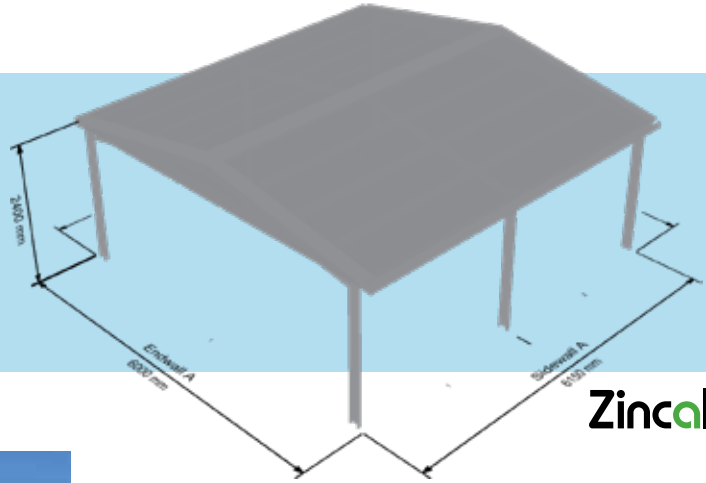

Steeline FNW® DIY Kits

At Steeline FNW, we understand that sometimes you just want to do things yourself. Luckily, our quality, engineered structures come in a number of pre-made kit and custom designed options, providing you with easy installation and a cost-effective storage solution.

Each one of our shed, garage and carport kits come with

- Engineered drawings specific to individual design
- Cold formed Framing components
- New "Moment Frame" option means less strap bracing
- Council friendly plans
- ShedSafe Engineered class 10 Buildings
- Portal Frame
- Made from Bluescope Steel – Guaranteed to last

Steeline FNW Gable Carport Kit

6 x 6.15 x 2.4m

$4,837⁵⁴ INC GST

Zincolume®

Steeline FNW Wide Single Kit

5 x 6 x 2.45m

$7,071³² INC GST