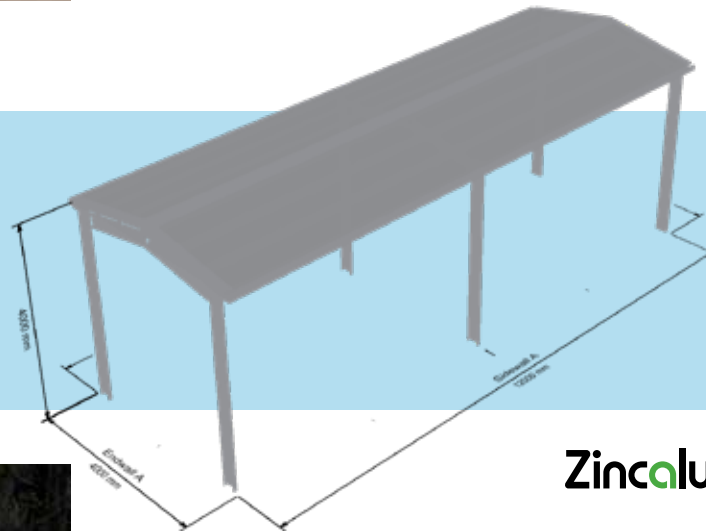

Steeline FNW Gable Carport Kit

6 x 6.15 x 2.4m

\$4,837⁵⁴ INC GST

Zincolume®

Steeline FNW Wide Single Kit

5 x 6 x 2.45m

\$7,071³² INC GST

Steeline FNW Busport Kit