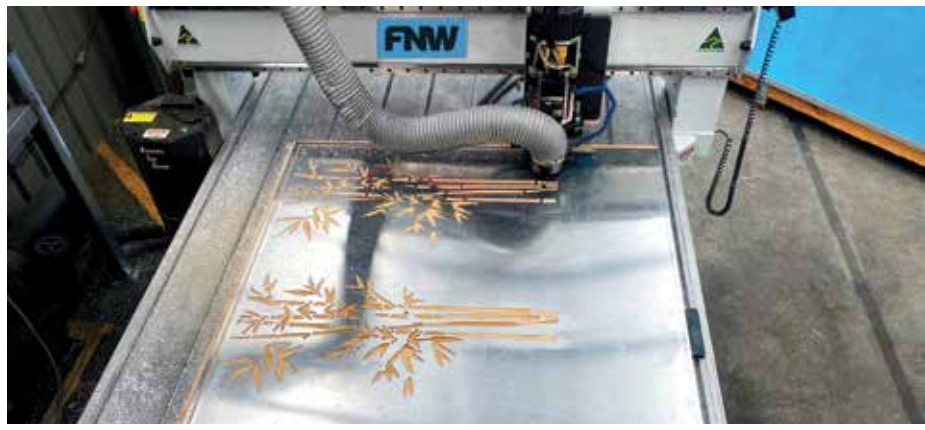

Steeline FNW Decorative Screens are an ideal solution for privacy or decorative screening for, alfresco areas, gardens, brick infill panels, sliding gates, carports, and landscape design. Screens can be supplied in sheet form for retro-fitting into existing structures, fitted to sliding gates or as standalone screens.