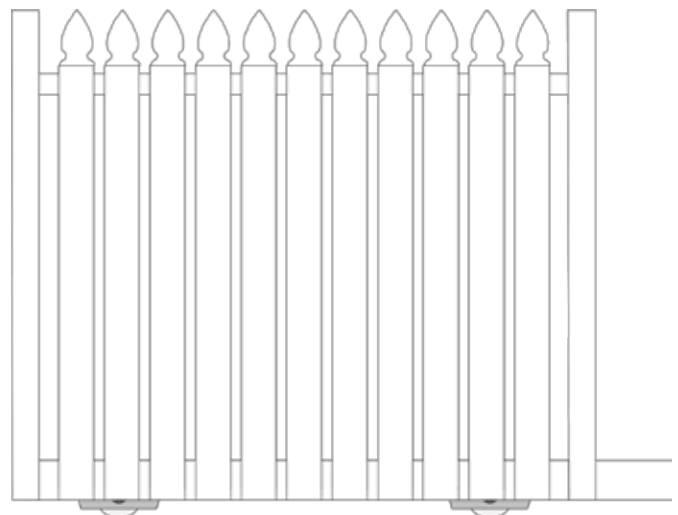

Stonnington Profile Sliding Gate