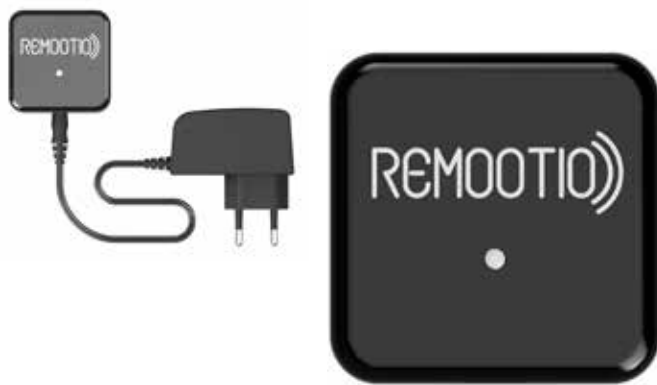

Ditec
OPEN YOUR WORLD

1300 BUY STEEL
fnw.com.au

BRISBANE
36-54 Badu Court
Meadowbrook QLD 4131

TOOWOOMBA
300 Anzac Avenue
Harristown QLD 4350

INVERELL
84 Oliver Street
Inverell NSW 2360

GRAFTON
56 Through Street
Grafton NSW 2460

Phone: (07) 3200 8122
Email: brisbane@fnw.com.au

Phone: (07) 4580 4244
Email: toowoomba@fnw.com.au

Phone: (02) 6722 4593
Email: inverell@fnw.com.au

Phone: (02) 5632 3055
Email: grafton@fnw.com.au